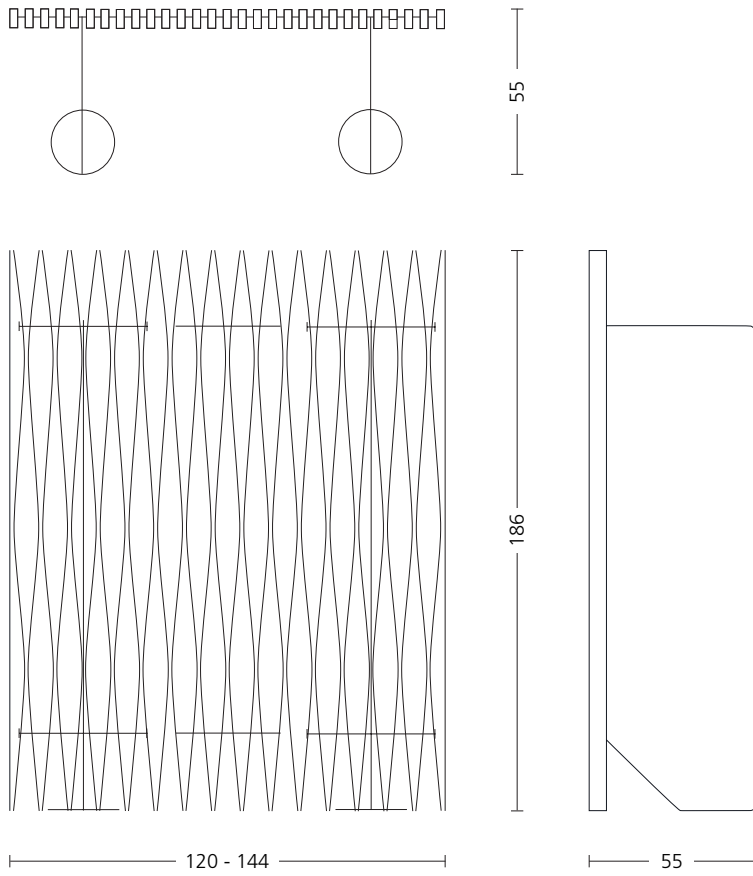

Röthlisberger
Kollektion

Sägeweg 11 · CH-3073 Gümligen
Tel. +41 31 950 21 40
kollektion@roethlisberger.ch
www.roethlisberger.ch