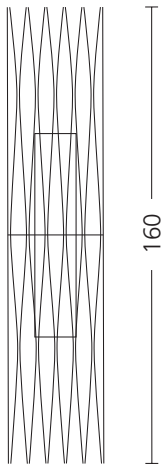

# Rö

Leuchte Plus  
Atelier Oi

Swiss Made

product  
design  
award

— 33 —

Räuchereiche  
Chêne fumé  
Smoked oak

Esche  
Frêne  
Ash